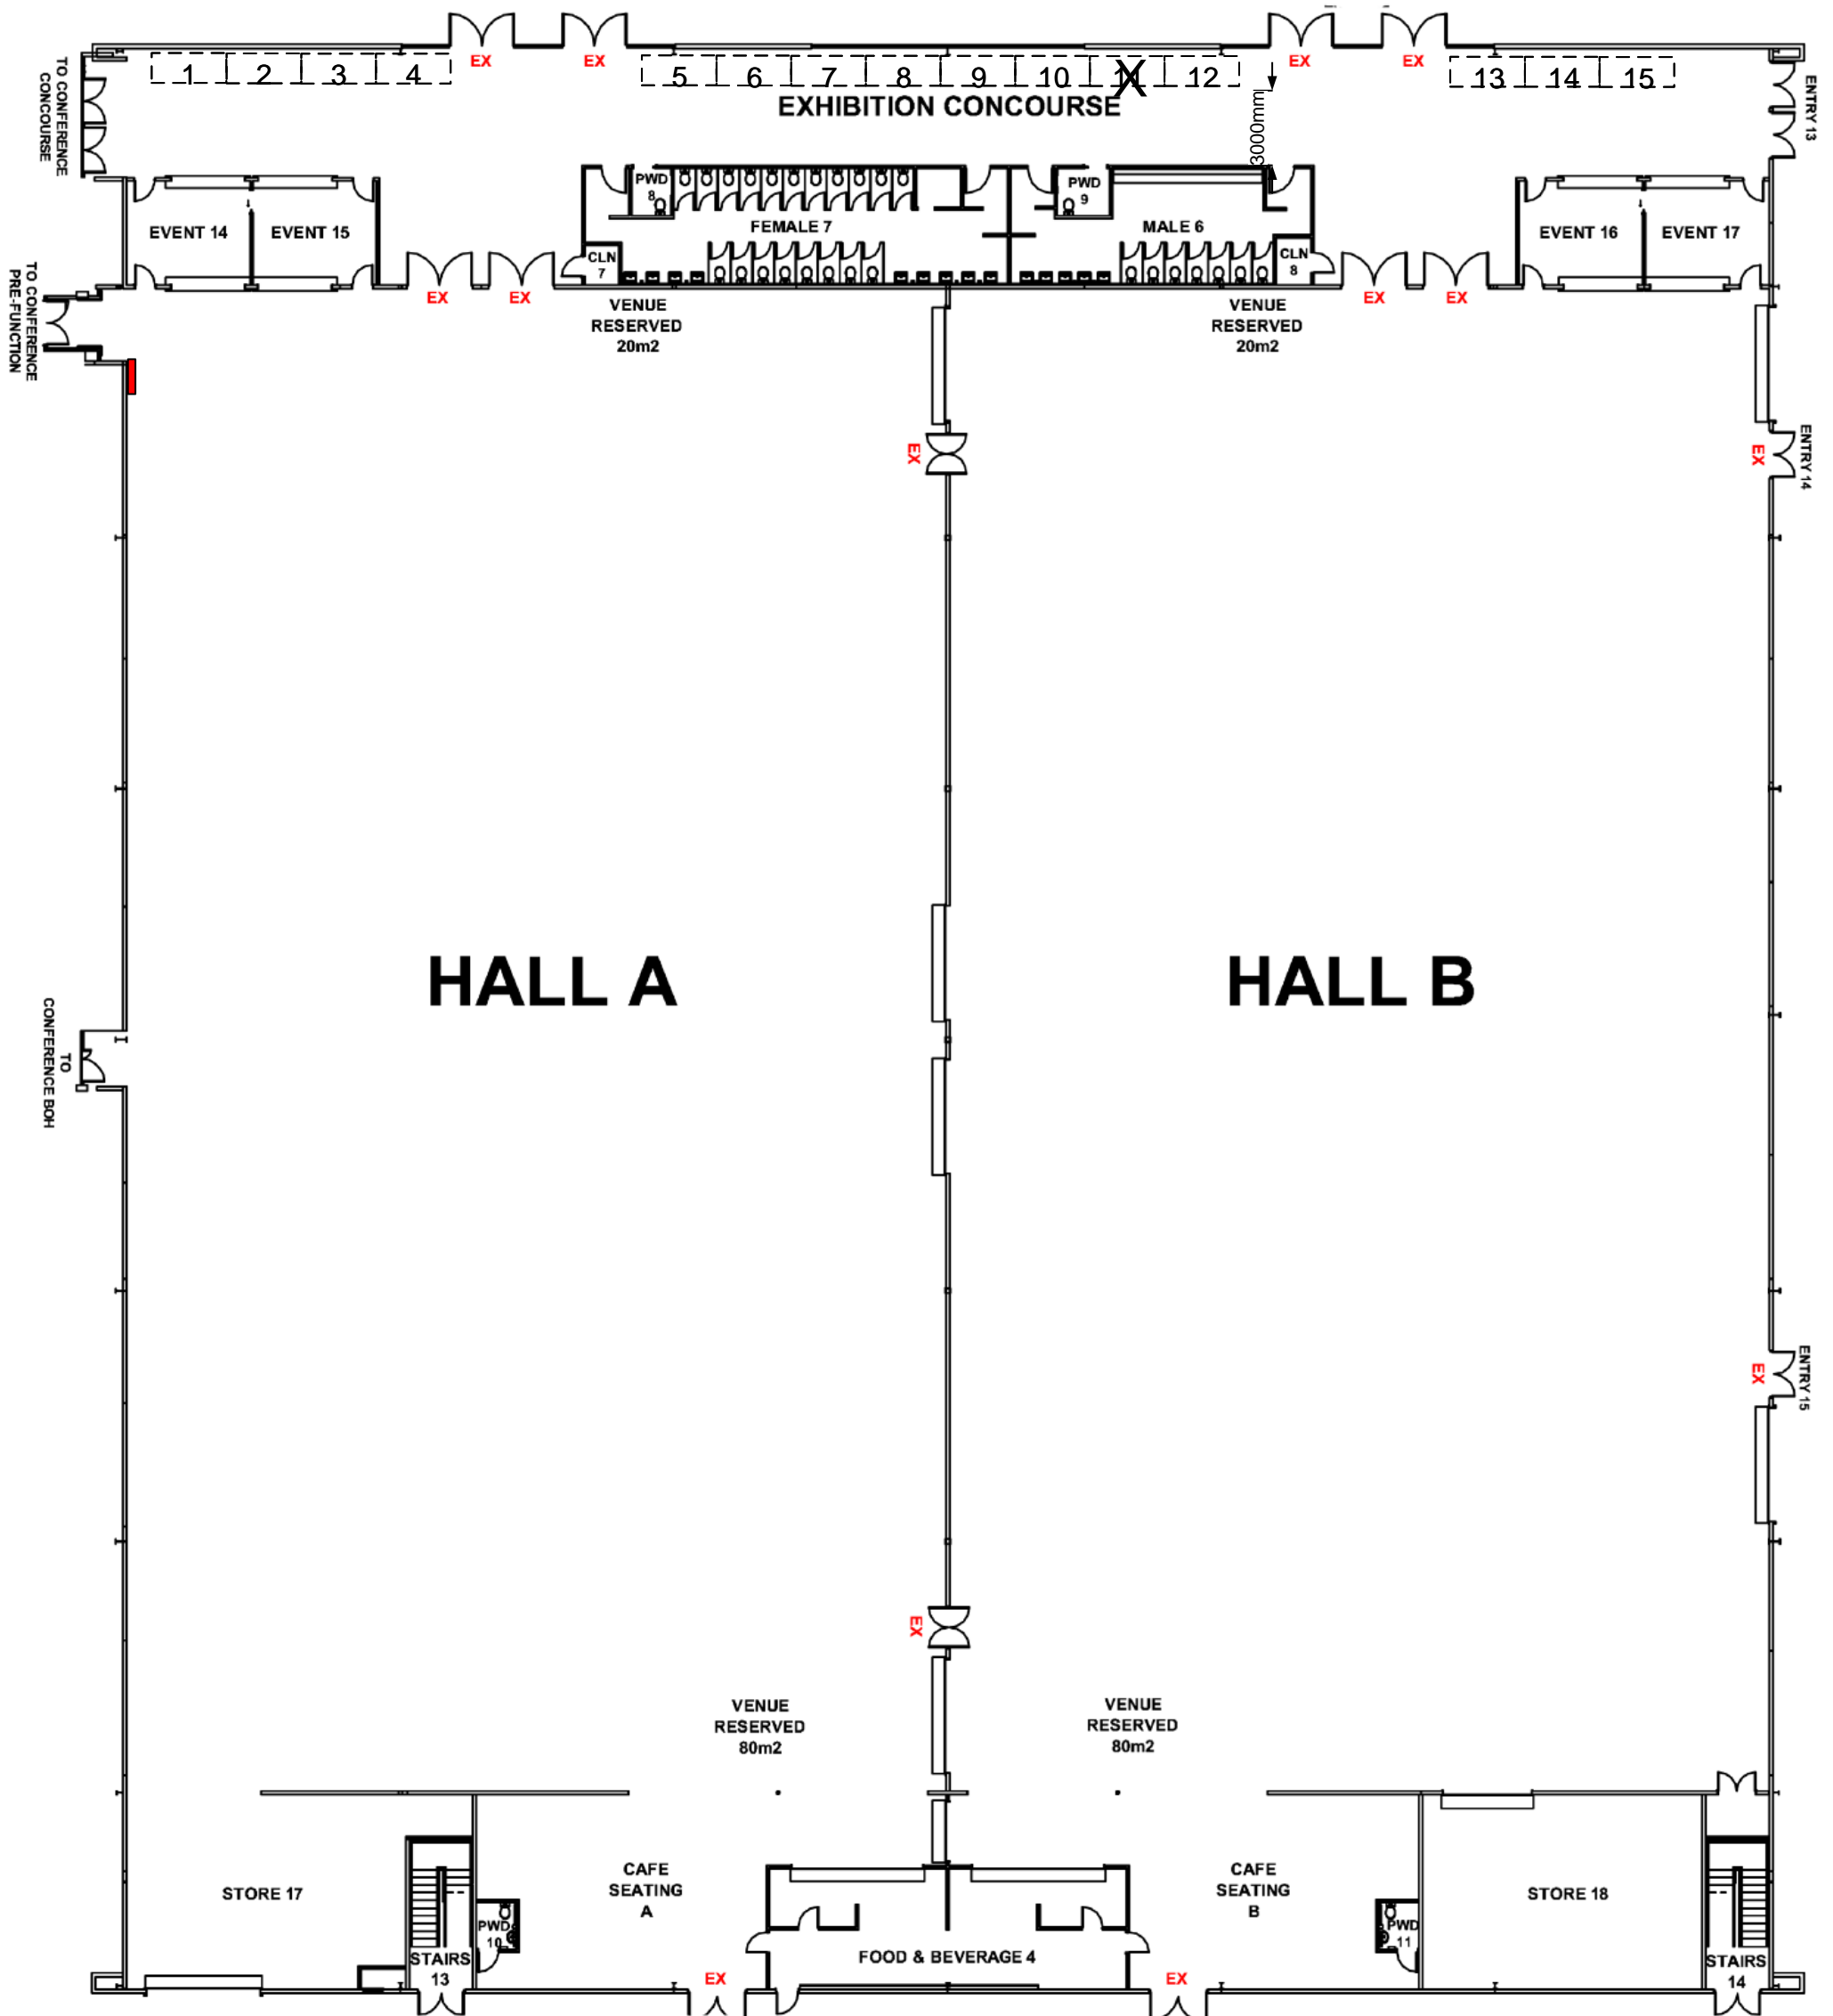

All booths are
3m x 1.2m
(Unless otherwise specified)

DO NOT MEASURE OFF DRAWING. IF IN DOUBT ASK.

Australasian & World Road Crash Rescue Challenge:
19th – 24th July 2017

VENUE: Claudelands: Exhibition Concourse